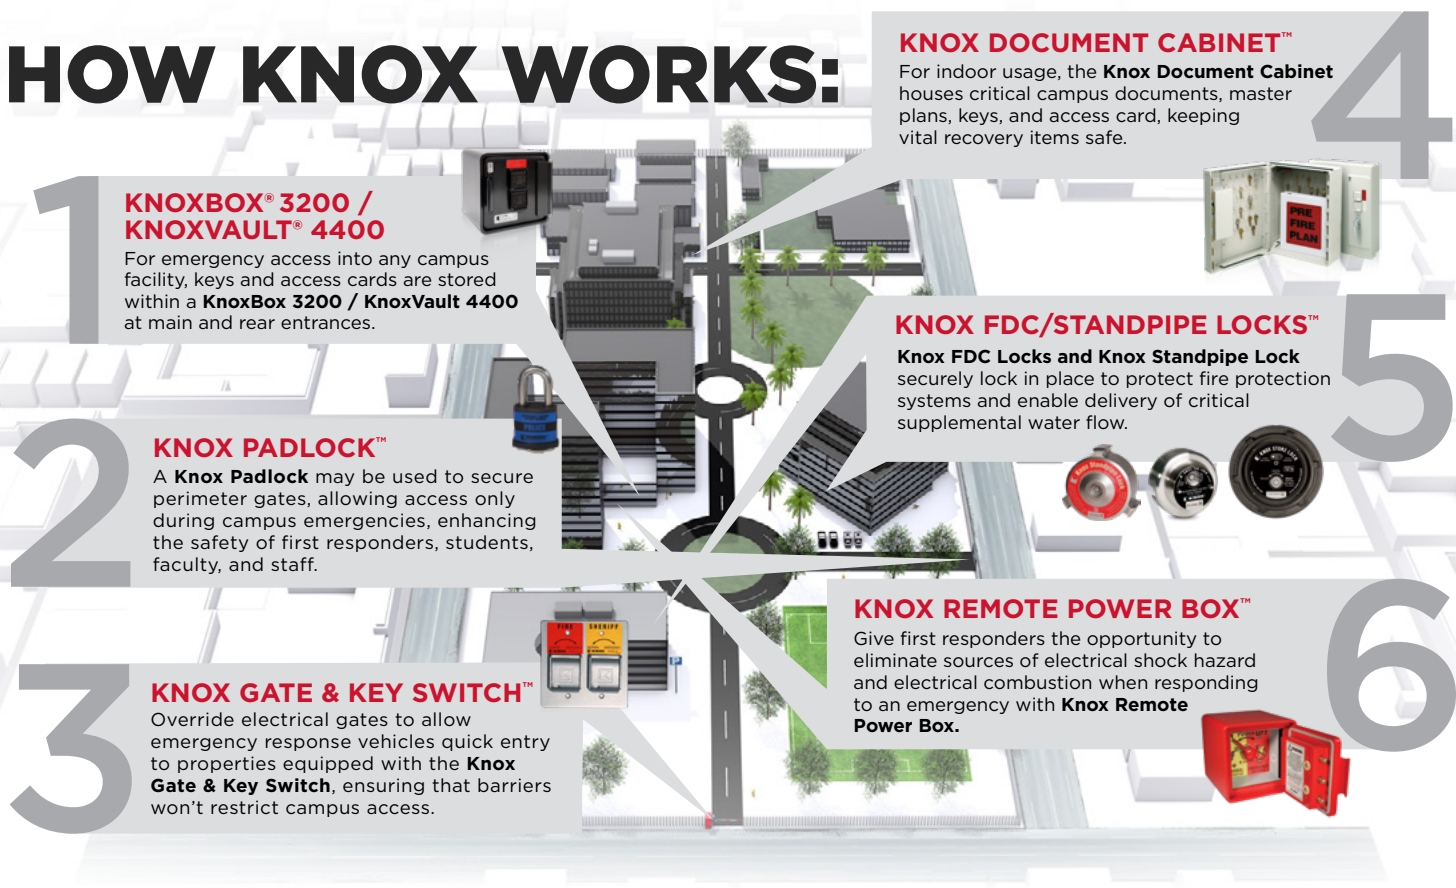

HOW KNOX WORKS:

1 KNOXBOX® 3200 / KNOXVAULT® 4400

For emergency access into any campus facility, keys and access cards are stored within a **KnoxBox 3200 / KnoxVault 4400** at main and rear entrances.

2 KNOX PADLOCK™

A **Knox Padlock** may be used to secure perimeter gates, allowing access only during campus emergencies, enhancing the safety of first responders, students, faculty, and staff.

3 KNOX GATE & KEY SWITCH™

Override electrical gates to allow emergency response vehicles quick entry to properties equipped with the **Knox Gate & Key Switch**, ensuring that barriers won't restrict campus access.

4 KNOX DOCUMENT CABINET™

For indoor usage, the **Knox Document Cabinet** houses critical campus documents, master plans, keys, and access card, keeping vital recovery items safe.

5 KNOX FDC/STANDPIPE LOCKS™

Knox FDC Locks and Knox Standpipe Lock securely lock in place to protect fire protection systems and enable delivery of critical supplemental water flow.

6 KNOX REMOTE POWER BOX™

Give first responders the opportunity to eliminate sources of electrical shock hazard and electrical combustion when responding to an emergency with **Knox Remote Power Box**.

ABOUT KNOX COMPANY

Over forty years ago, a unique concept in rapid access for emergency response was born. The KnoxBox®, a high-security key lock box, was designed to provide rapid access for emergency responders to reduce response times and protect property from forced entry.

Today, one revolutionary lock box has grown into a complete system providing rapid access for public safety agencies, industries, military, and property owners across the world. The Knox Company is trusted by over 14,000 fire departments, law enforcement agencies, and governmental entities.

KNOX COMPANY
1601 W. DEER VALLEY RD
PHOENIX, AZ 85027

T. 800.552.5669
F. 623.687.2290

KNOXBOX.COM
INFO@KNOXBOX.COM

TO LEARN MORE,

CALL: **1.800.552.5669** OR VISIT: **KNOXBOX.COM/CAMPUS-SAFETY**